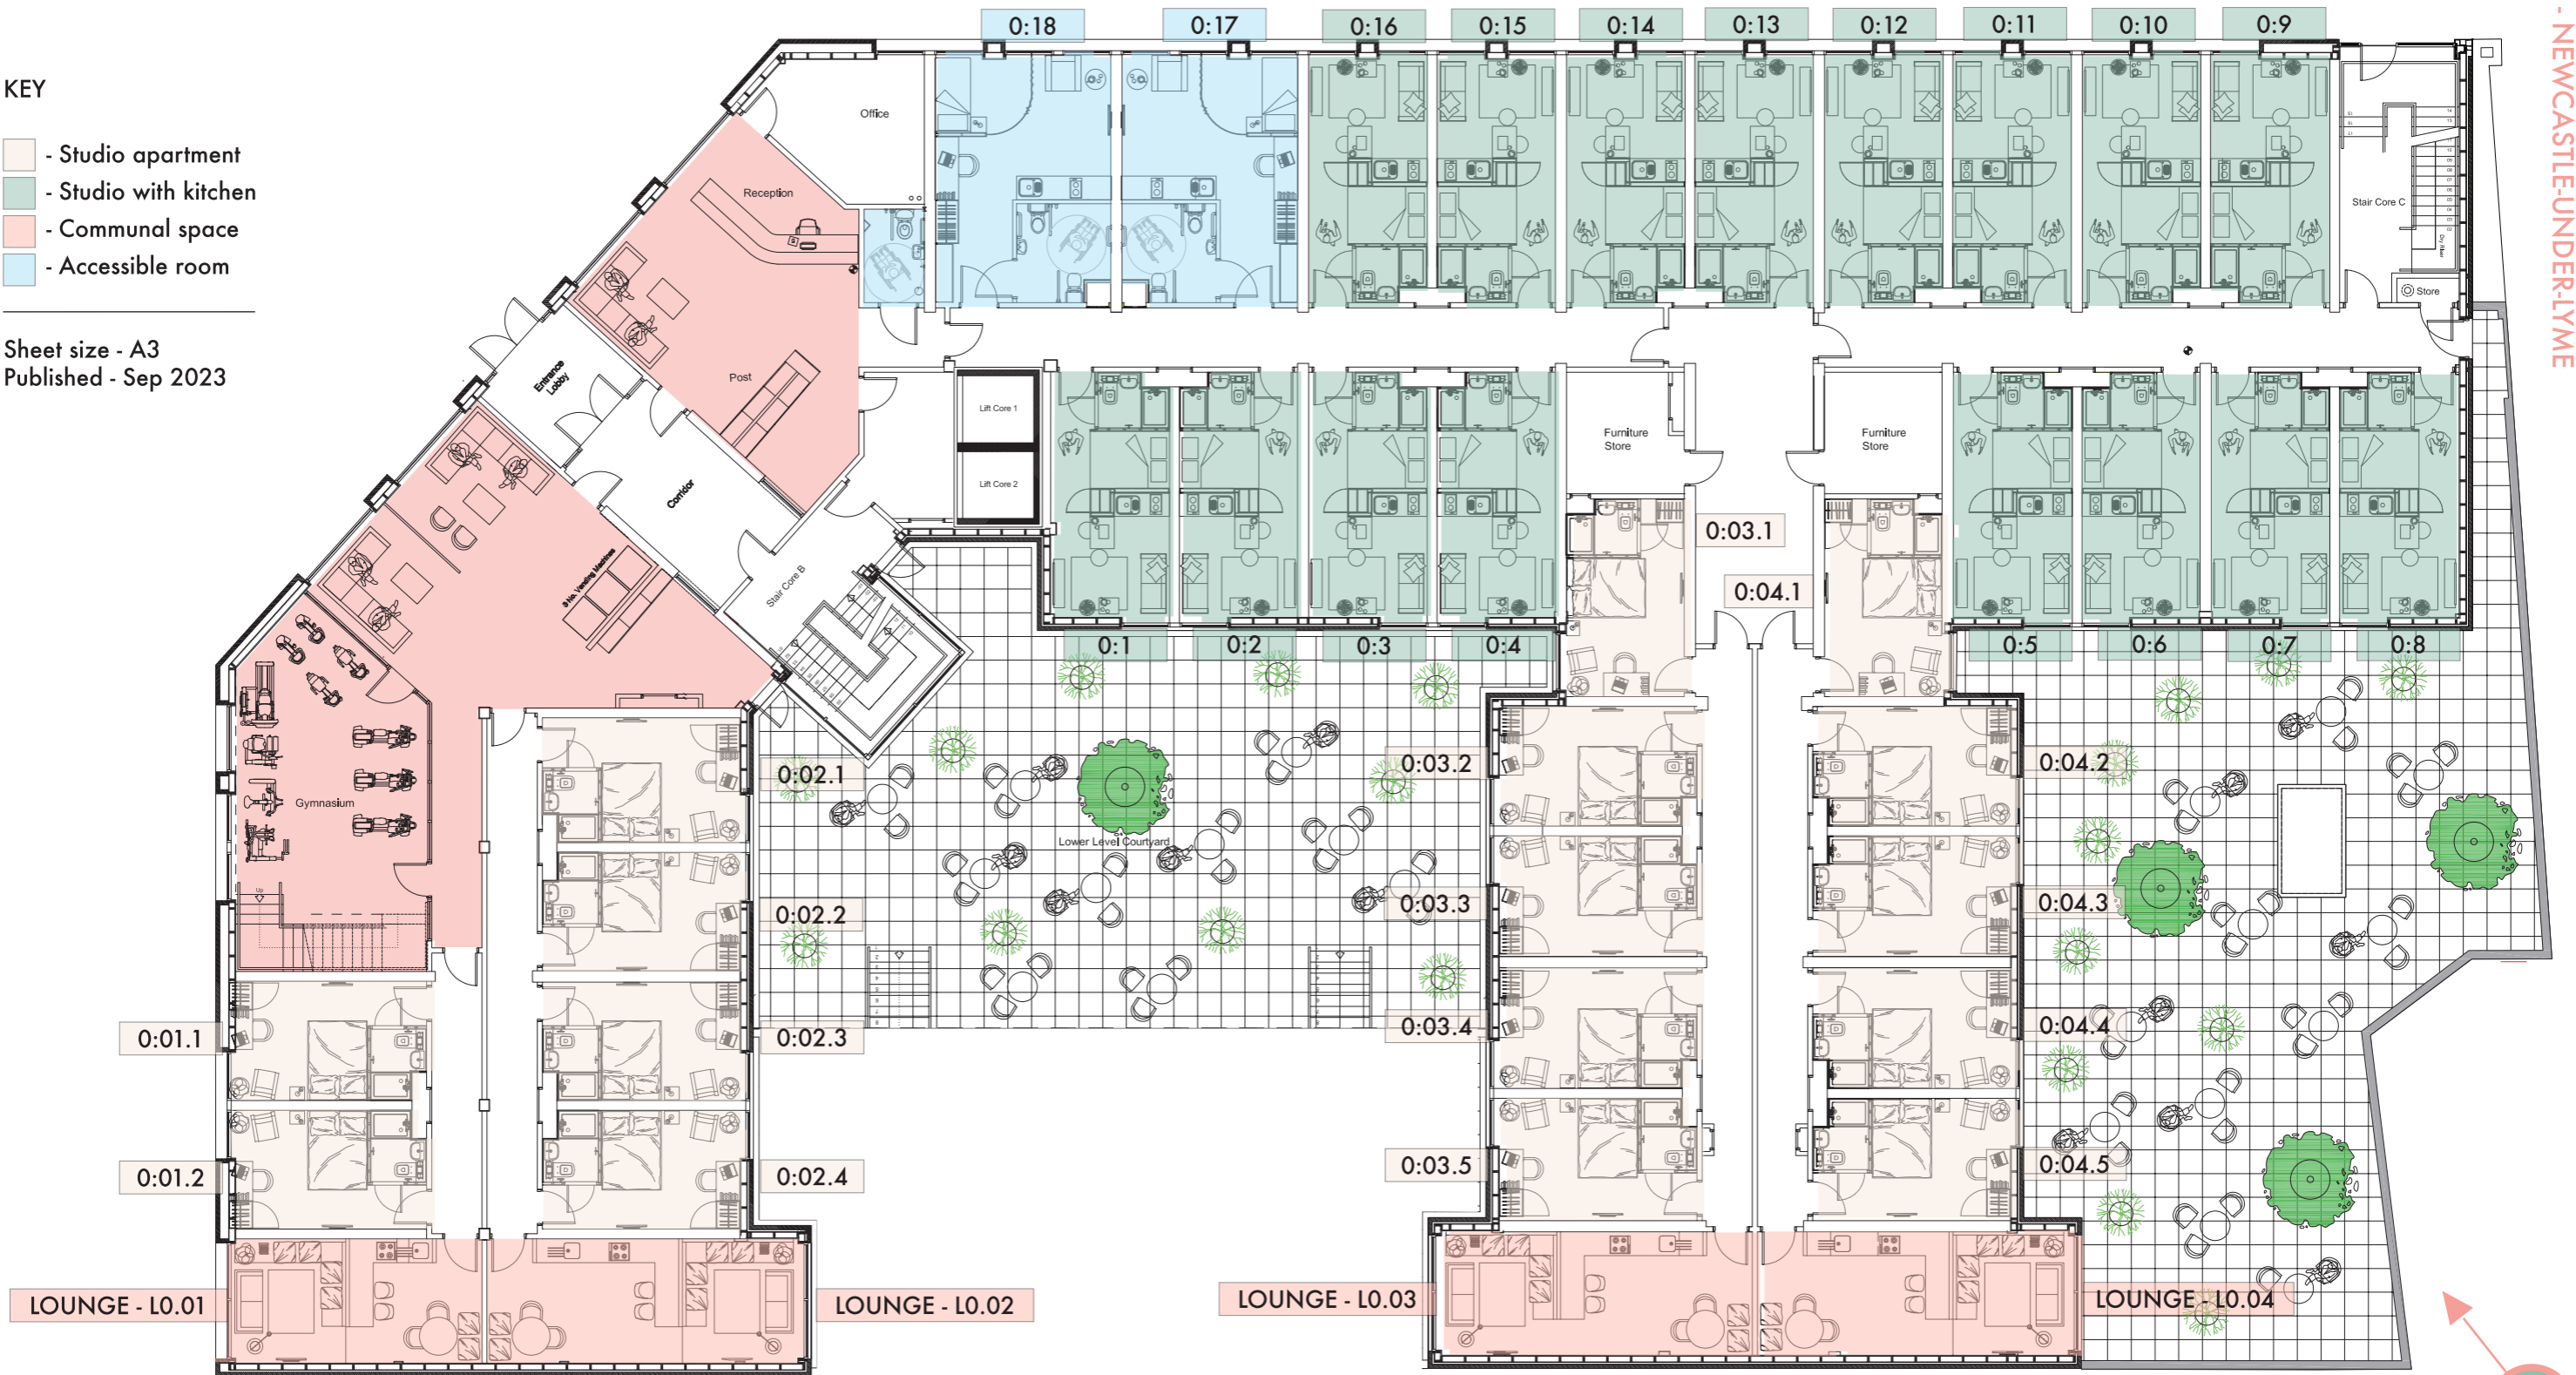

Dr.

DEAKIN'S YARD

NEWCASTLE-UNDER-LYME

FLOOR PLANS

KEY

- Studio apartment
- Studio with kitchen
- Communal space
- Accessible room

Sheet size - A3
Published - Sep 2023

LOWER GROUND

KEY

- Studio apartment
- Studio with kitchen
- Communal space
- Accessible room

Sheet size - A3
Published - Sep 2023

GROUND FLOOR

KEY

- Studio apartment
- Studio with kitchen
- Communal space

Sheet size - A3
Published - Sep 2023

FIRST FLOOR

KEY

- Studio apartment
- Studio with kitchen
- Communal space

Sheet size - A3
Published - Sep 2023

THIRD FLOOR

KEY

- Studio apartment
- Studio with kitchen
- Communal space

Sheet size - A3
Published - Sep 2023

FOURTH FLOOR

KEY

- Studio apartment
- Studio with kitchen
- Communal space

Sheet size - A3
Published - Sep 2023

FIFTH FLOOR

DR.

DEAKINS YARD

NEWCASTLE UNDER LYME